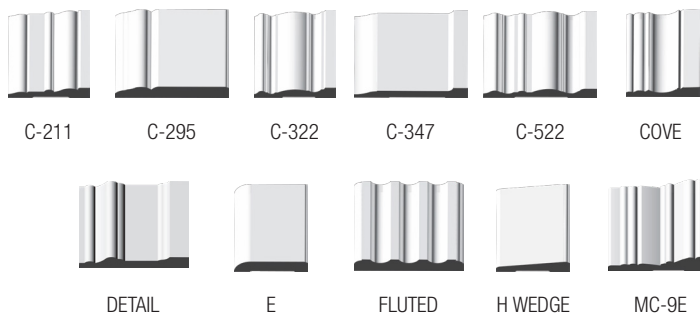

Casing

ITEM	SIZE	L	SOLID PINE	FJ	PRIMED FJ	FLEX
C-211	5/8" x 2-1/2"	RL	6M7	-	-	-
C-211	5/8" x 2-1/2"	7'1"	-	13M	-	-
C-211	5/8" x 2-1/2"	9'	-	-	-	OAF
C-211	5/8" x 2-1/2"	14'2"	-	6LQ	-	-
C-295	9/16" x 3-1/2"	RL	ZW1	-	-	-
C-295	9/16" x 3-1/2"	17'	-	214	-	-
C-322	5/8" x 2-1/2"	RL	6KX	-	-	-
C-322	5/8" x 2-1/2"	7'1"	-	1S3	-	-
C-322	5/8" x 2-1/2"	8'6"	-	XX3	-	-
C-322	5/8" x 2-1/2"	9'	-	-	-	OAG
C-322	5/8" x 2-1/2"	14'2"	-	6KY	6NE	-
C-347	5/8" x 3-1/2"	17'	-	2GB	-	-
C-522	9/16" x 3-1/2"	RL	6M9	-	-	-
C-522 (18"radius)	9/16" x 3-1/2"	6'	-	-	-	MDF
C-522	9/16" x 3-1/2"	8'6"	-	OCX	-	-
C-522	9/16" x 3-1/2"	9'	-	-	-	OAH
C-522	9/16" x 3-1/2"	17'	-	8LS	-	-
Cove Casing	5/8" x 2-1/4"	14'	-	9WA	-	-
Detail Casing	11/16" x 2-3/4"	14'2"	-	DC2	-	-
Detail Casing	11/16" x 3-1/2"	16'2"	-	DC3	-	-
E Casing	5/8" x 2-1/4"	RL	UIF	-	-	-
E Casing	5/8" x 2-1/4"	14'	-	UIG	-	-
E Casing	9/16" x 2-1/2"	RL	6DS	-	-	-
E Casing	9/16" x 2-1/2"	7'1"	EC7	T06	-	-
E Casing	9/16" x 2-1/2"	14'2"	-	6JI	-	-
Fluted	5/8" x 5-1/4"	16'	-	6JZ	-	-
Fluted	11/16" x 3-3/8"	RL	6J3	-	-	-
Fluted	11/16" x 3-3/8"	9'	-	-	-	-
Fluted	11/16" x 3-3/8"	15'	-	6JY	-	-
H Wedge	5/8" x 2-1/8"	RL	6DU	-	-	-
H Wedge	5/8" x 2-1/8"	7'	6FJ	6FW	6GQ	-
H Wedge	5/8" x 2-1/8"	14'	-	6GO	-	-
H Wedge	5/8" x 2-1/4"	RL	6J6	-	-	-
MC-9E	7/8" x 3-1/4"	17'	-	-	112	-