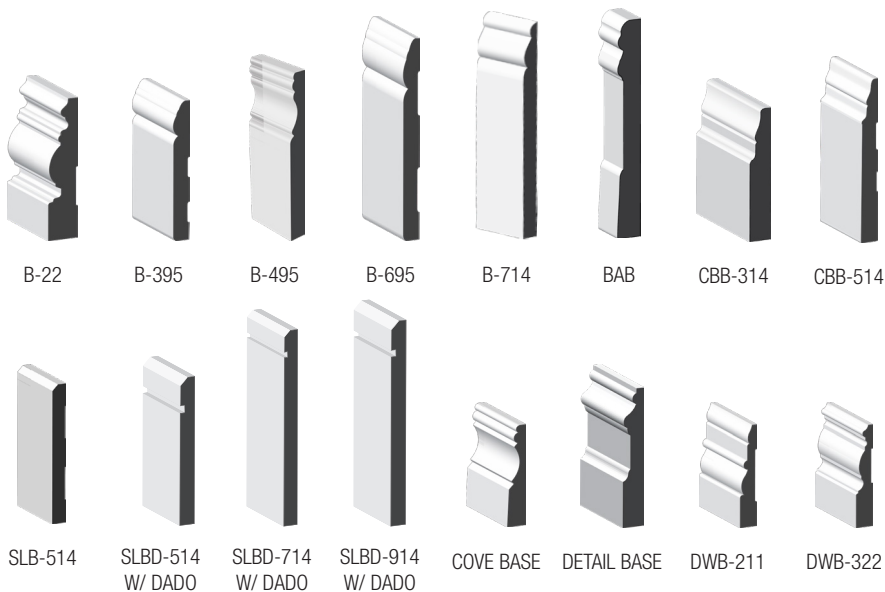

218

444

A COLONIAL

B-BASE

B-BASE
(B-9)

B-BASE
(B-10)

B-11

LB-11

Base

ITEM	SIZE	L	SOLID PINE	FJ	MDF	PRIMED FJ	FLEX
218	9/16" x 5-1/4"	16'	-	YA4	-	-	-
218	15mm x 5-1/4"	16'	-	-	11I	-	-
2182	12mm x 5-1/4"	16'	-	-	KAP	-	-
444	5/8" x 3-1/4"	RL	6JN	-	-	-	-
444	5/8" x 3-1/4"	16'	-	6JV	-	-	-
A Col	9/16" x 3-1/4"	RL	6DP	-	-	-	-
A Col	9/16" x 3-1/4"	8'	S87	6G4	-	-	-
A Col	9/16" x 3-1/4"	12'	-	-	-	-	MDO
A Col	9/16" x 3-1/4"	16'	-	6GC	-	6GE	-
A Col	14mm x 3-1/4"	16'	-	-	35F	-	-
A Col	9/16" x 5-1/4"	16'	-	12P	-	-	-
B Base	7/16" x 3"	16'	-	6JT	-	-	-
B Base (B-9)	9/16" x 3-1/4"	RL	6JO	-	-	-	-
B Base (B-9)	9/16" x 3-1/4"	12'	-	-	-	-	1T4
B Base (B-9)	9/16" x 3-1/4"	16'	-	6JW	-	9H1	-
B Base (B-10)	9/16" x 5-1/4"	RL	6JP	-	-	-	-
B Base (B-10)	9/16" x 5-1/4"	12'	-	-	-	-	OEP
B Base (B-10)	9/16" x 5-1/4"	16'	-	6JX	-	9H2	-
B-11	1-1/16" x 4-1/2"	RL	6CZ	-	-	-	-
B-11	1-1/16" x 4-1/2"	12'	-	-	-	-	MDU
B-11	1-1/16" x 4-1/2"	16'	-	6GJ	-	-	-
LB-11	9/16" x 4-1/2"	RL	6D3	-	-	-	-
LB-11	9/16" x 4-1/2"	12'	-	-	-	-	MDS
LB-11	9/16" x 4-1/2"	16'	-	6GG	-	-	-
LB-11	5/8" x 4-1/2"	16'	-	-	-	9H3	-