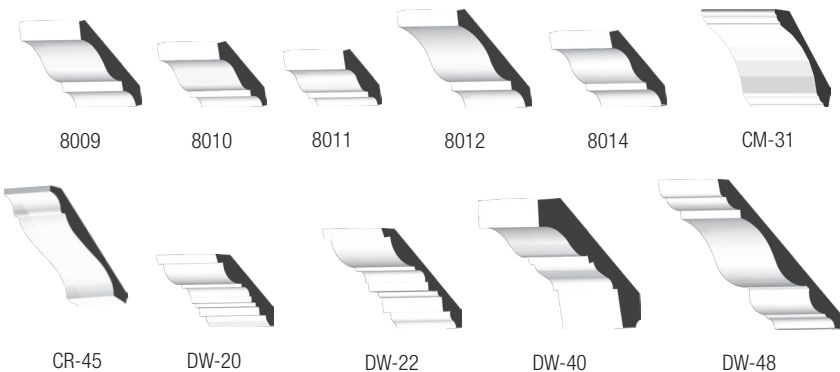

Crown

ITEM	SIZE	L	SOLID PINE	FJ	MDF	PRIMED FJ	FLEX	KA
8009	9/16" x 3-5/8"	RL	6B9	-	-	-	-	-
8009	9/16" x 3-5/8"	12'	-	-	-	-	9C8	-
8009	9/16" x 3-5/8"	16'	-	6IB	-	-	-	-
8010	9/16" x 2-3/4"	RL	6BA	-	-	-	-	-
8010	9/16" x 2-3/4"	8'	S76	-	-	-	-	-
8010	9/16" x 2-3/4"	12'	-	-	-	-	9C9	-
8010	9/16" x 2-3/4"	16'	-	6IC	-	80P	-	-
8011	9/16" x 2-1/4"	RL	6BB	-	-	-	-	-
8012	9/16" x 4-1/4"	RL	6BC	-	-	-	-	EAA
8012	9/16" x 4-1/4"	12'	-	-	-	-	MD5	-
8012 (48"ISR)	9/16" x 4-1/4"	12'	-	-	-	-	6GB	-
8012 (48"OSR)	9/16" x 4-1/4"	12'	-	-	-	-	COX	-
8012 (96"ISR)	9/16" x 4-1/4"	12'	-	-	-	-	COZ	-
8012 (96"OSR)	9/16" x 4-1/4"	12'	-	-	-	-	CP5	-
8012	9/16" x 4-1/4"	16'	-	6DZ	-	9G7	-	-
8012	13mm x 4-1/4"	16'	-	-	35D	-	-	-
8014	9/16" x 3-1/4"	RL	6BD	-	-	-	-	-
CM-31	5/8" x 4-1/4"	16'	-	DDF	-	-	-	-
CR-45	9/16" x 5-1/4"	16'	-	CAS	-	-	-	-
DW-20	9/16" x 3-1/4"	16'	-	6M3	-	-	-	-
DW-22	9/16" x 4-1/2"	RL	6MB	-	-	-	-	-
DW-22	9/16" x 4-1/2"	12'	-	-	-	-	XRB	-
DW-22	9/16" x 4-1/2"	16'	-	6LU	-	-	-	-
DW-22 (48"ISR)	9/16" x 4-1/2"	12'	-	-	-	-	CP1	-
DW-22 (48"OSR)	9/16" x 4-1/2"	12'	-	-	-	-	XRA	-
DW-22 (96"ISR)	9/16" x 4-1/2"	12'	-	-	-	-	CP3	-
DW-22 (96"OSR)	9/16" x 4-1/2"	12'	-	-	-	-	CP7	-
DW-40	1-1/4" x 5-5/8"	RL	6B6	-	-	-	-	-
DW-40	1-1/4" x 5-5/8"	16'	-	6ID	-	-	-	-
DW-48	11/16" x 6-7/8"	RL	6HM	-	-	-	-	-
DW-48	11/16" x 6-7/8"	16'	-	6M6	-	-	-	-

Note: New products are shown in RED.