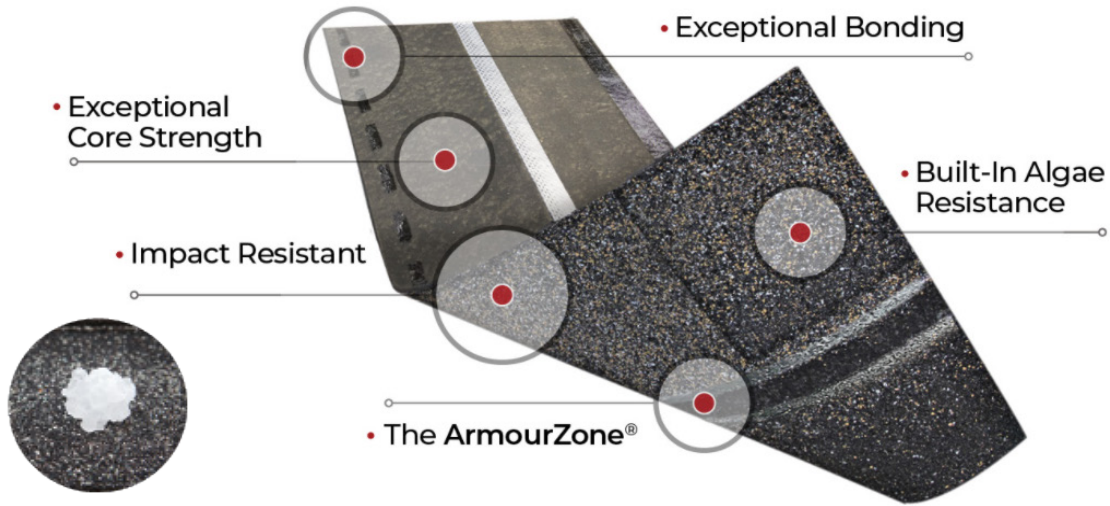

* This impact rating is solely for the purpose of enabling residential property owners to obtain a reduction in their residential insurance premium, if available. It is not to be construed as any type of express or implied warranty or guarantee of the impact performance of this shingle by the manufacturer, supplier or installer and damage from hail is not covered by the Limited Warranty.

DW SKU	DESCRIPTION
IKO DYNASTY CLASS 3 SHINGLES	
DYNGG	IKO Dynasty Castle Grey
DYNC	IKO Dynasty Cornerstone
DYND	IKO Dynasty Driftshake
DYNGB	IKO Dynasty Granite Black
IKO HIP & RIDGE	
HRCASTLEG	IKO Hip & Ridge Castle Grey 12"
HRCORNER	IKO Hip & Ridge Cornerstone 12"
HRDRIFTSH	IKO Hip & Ridge Driftshake 12"
HRGRANITE	IKO Hip & Ridge Granite Black 12"

Note: Other colors are available from IKO in full pallet quantities